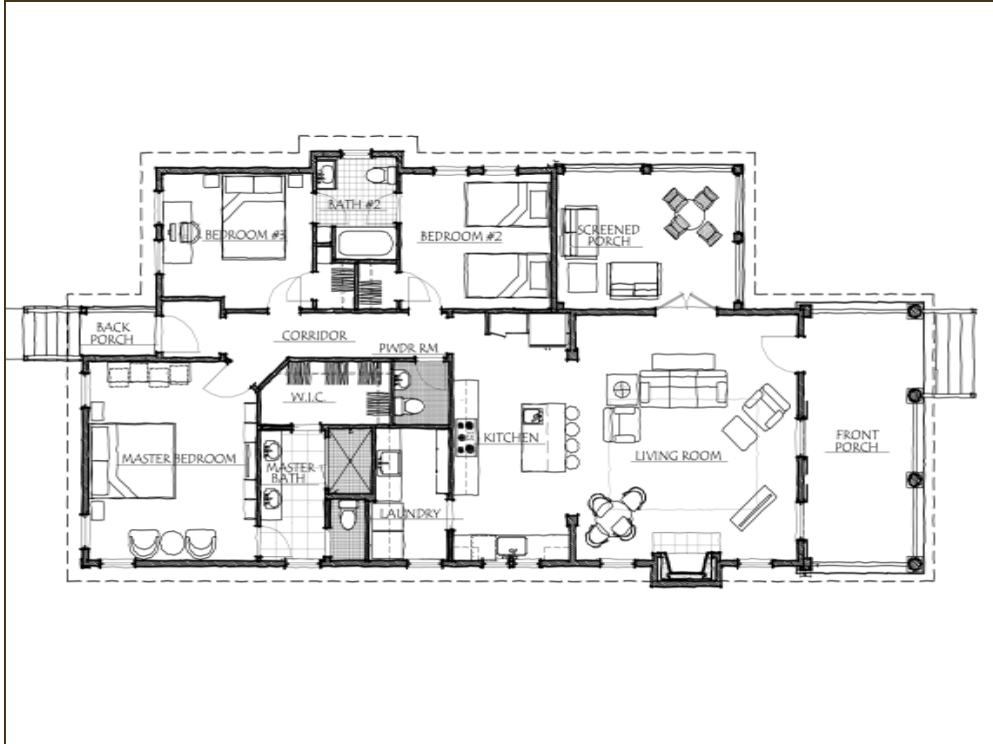

# Habersham Home Information

103 Town Crier - Homesite #310

The Liberty Cottage is 1,604 square feet of Lowcountry living at its best. This home has two large porches to allow you to enjoy the home's park location to its fullest. The open floor plan makes this the perfect house for entertaining friends and family or for simply relaxing by the fire in the living room.

IMAGE PLACEHOLDER

R-Click - Format - Colors and Line:  
Fill Color/Fill Effects/Select Picture

IMAGE PLACEHOLDER

R-Click - Format - Colors and Line:  
Fill Color/Fill Effects/Select Picture

IMAGE PLACEHOLDER

# Floor Plans & Specifications

### Home Specifications:

- Approximately 1,604 sq feet of heated living area
- Approximately 396 sq feet of porches
- Hardiplank siding
- Fireplace with hearth and surround
- 3 bedrooms, 2 ½ baths
- Open floor plan with French doors to screened porch
- High efficiency equipment - HVAC, plumbing fixtures, tankless HW, appliances.
- Materials indigenous to SC include pine flooring inside and pine decking out.
- Onsite material recycling-low waste.
- Low VOC (volatile organic compounds) paint.
- 1 car detached garage and 1 car carport